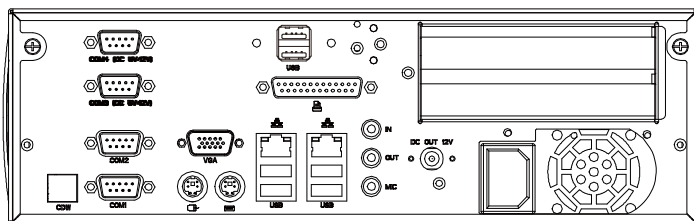

ISO CERTIFIED

9001 14001

SA-5082

Intel® Atom™ D525 Book Size PC

Front View

Side View

Rear View

Unit: mm

Specification

System

CPU Type	Intel® Atom™ D525 processor(1.8GHz)
Chipset	Intel® ICH8M
Memory Support	2 x 204 pin SO-DIMM DDR3 memory (up to 4GB)
Power Supply	Flex ATX 180W
O.S. Support	Windows XP / 7 / XPE
Dimension	300mm x 94mm x 270mm (11.8" x 3.7" x 10.6")
System Weight	4.2kg