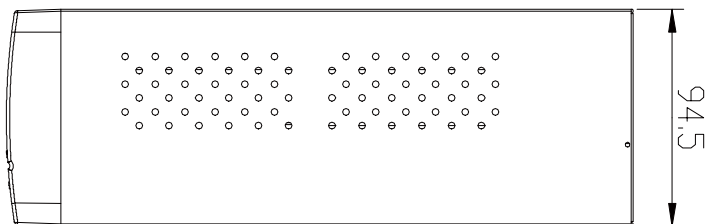

ISO CERTIFIED

9001 14001

SA-5082

Intel® Atom™ D525 Book Size PC

Front View

Side View

Rear View

Unit: mm

Specification

System

CPU Type	Intel® Atom™ D525 processor(1.8GHz)
Chipset	Intel® ICH8M
Memory Support	2 x 204 pin SO-DIMM DDR3 memory (up to 4GB)
Power Supply	Flex ATX 180W
O.S. Support	Windows XP / 7 / XPE
Dimension	300mm x 94mm x 270mm (11.8" x 3.7" x 10.6")
System Weight	4.2kg