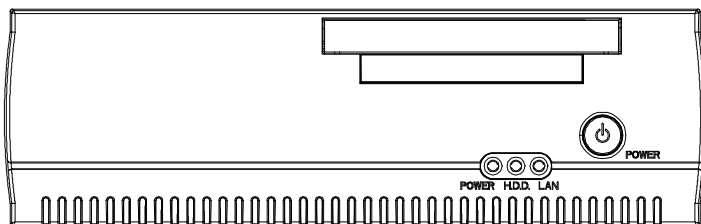

ISO CERTIFIED

9001 14001

SA-5082

Intel® Atom™ D525 Book Size PC

Front View

Side View

Rear View

Unit: mm