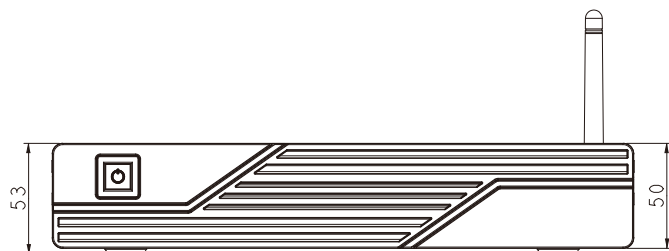

ISO CERTIFIED
9001 14001

PA-8025

Slim and Fanless POS PC

Front View

Side View

Rear View

Unit: mm

Specification