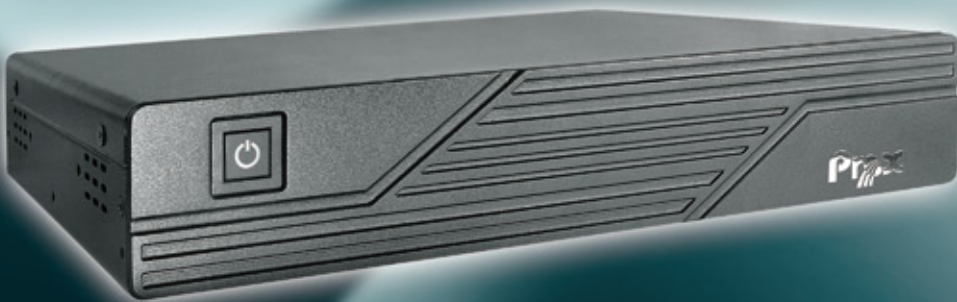

BPC

PA-8025

Slim and Fanless POS PC

Features and Benefits:

- Support Intel® Celeron® J1900
- Slim and compact size PC
- Easy Maintenance design
- Compact design box computer for easy installation of peripherals
- Optional Wireless LAN module

ISO CERTIFIED
9001 14001

PA-8025

Slim and Fanless POS PC

Front View

Side View

Rear View

Unit: mm

Specification