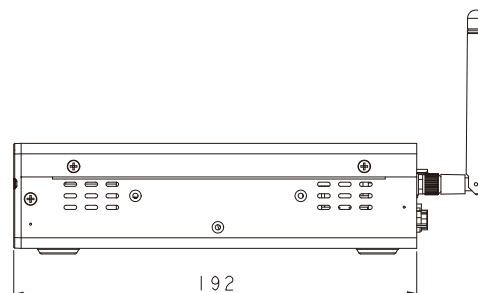

ISO CERTIFIED
9001 14001

PA-8025

Slim and Fanless POS PC

Front View

Side View

Rear View

Unit: mm

Specification

System

CPU Support Intel® Celeron® J1900

Memory So-DDR3L slot x 1 (up to 8GB)

Network 10/100/1000 Base-T Fast Ethernet

Power Supply 72~120Watt power adapter

System Weight with power adaptor approx. 4kg

Dimension 277mm x 192mm x 53 mm