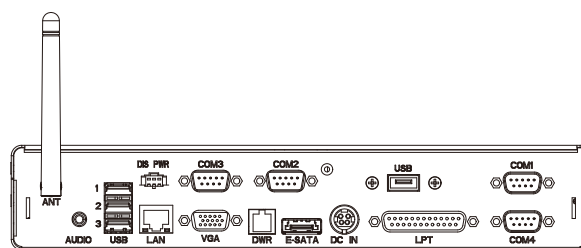

ISO CERTIFIED
9001 14001

PA-8025

Slim and Fanless POS PC

Front View

Side View

Rear View

Unit: mm

Specification

System

CPU Support Intel® Celeron® J1900

Memory So-DDR3L slot x 1 (up to 8GB)

Network 10/100/1000 Base-T Fast Ethernet

Power Supply 72~120Watt power adapter

System Weight with power adaptor approx. 4kg

Dimension 277mm x 192mm x 53 mm